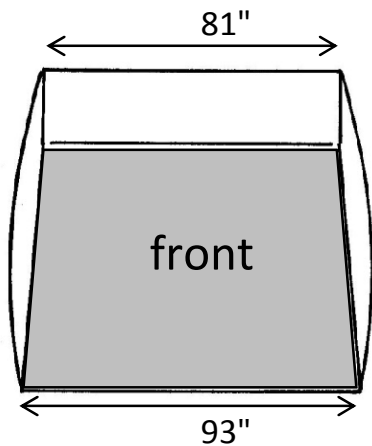

POPnWORK GS8810 / FX8810 spec sheet

GS8810 / FX8810 DISCRIPTION

ONE DOOR TENT WITH A FULL WIDTH VELCRO ROLLUP DOOR ON THE FRONT AND A 9" X 36" VENT WINDOW AND A 10" BLOWER PORT IN THE BACK. 8' X 8' FOOTPRINT.

FRAME

COLD ROLLED STEEL HINGES
18 GAUGE GALVANIZED TUBING FOR THE ROOF AND GROUND STRUTS

FX

X-FRAME ON THE BACK WALL

FIBERGLASS ROD TENSION FRAME
70% GLASS CONTENT

COVER

URETHANE COATED POLYESTER FABRIC
FLAME RETARDANT - CPAI-84
ANSI SAFETY GREEN SIDEWALLS
UV TREATED
WATER REPELLENT COATING
300 DENIER POLYESTER SIDEWALLS
250 DENIER DOORS, BACK AND ROOF