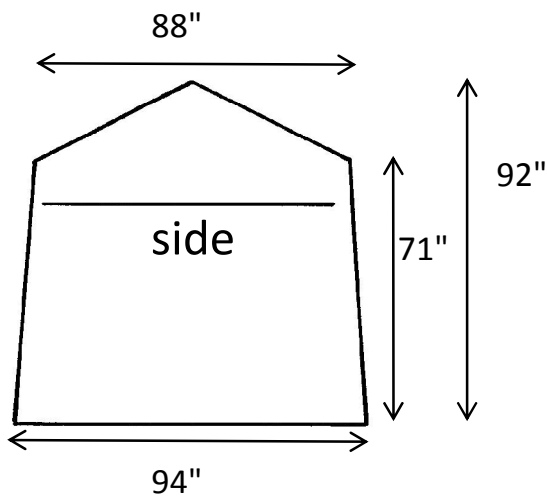

POPnWORK GS8810 / FX8810 spec sheet

GS8810 / FX8810 DISCRIPTION

ONE DOOR TENT WITH A FULL WIDTH VELCRO ROLLUP DOOR ON THE FRONT AND A 9" X 36" VENT WINDOW AND A 10" BLOWER PORT IN THE BACK. 8' X 8' FOOTPRINT.