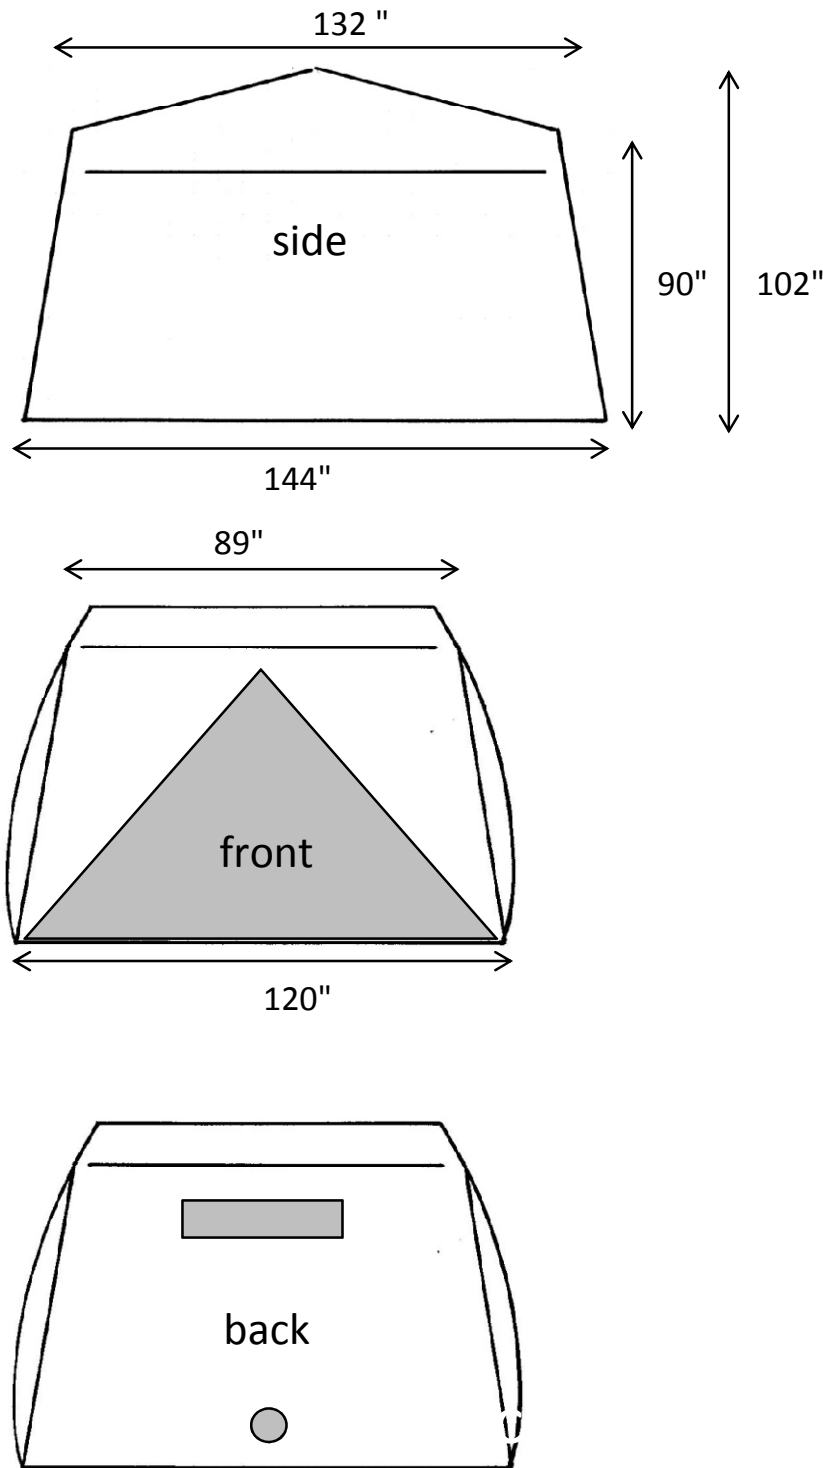

# POPnWORK FX121011 specs

## FX121011 DISCRIPTION

ONE DOOR TENT WITH A SINGLE ZIPPER A' SHAPE DOOR ON THE FRONT, A 9" X 36" VENT WINDOW AND A 10" BLOWER PORT IN THE BACK WALL. 12" X 10" FOOTPRINT.